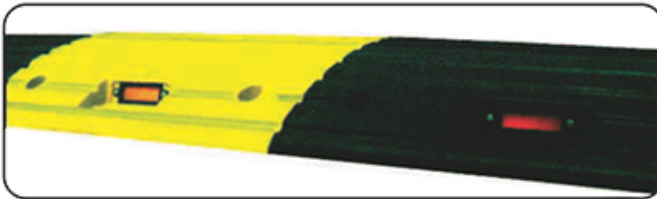

SPEED BREAKERS/PARKING SOLUTION

20. MODULUR SPEED BREAKER/RUMBLER

Made of Sturdy Plastic (ABS), these Bumps offer high resistance to severe impacts. The interlocking grip design allows it to behave like one single Bump. The precoloured materials (Black & yellow) and UV stabilisers result in Permanent colours which does not fade easily. Acrylic Reflectors fixed on front & back help in identifying the location of the speed breaker from a large distance.

(a) RUBBERISED

DBI-50-500 x 450 x 50 mm DBI-75-500 x 450 x 75 mm

(b) ABS / PLASTIC

DBI-1005-250 x 350 x 50 mm

(c) ABS / PLASTIC

DBI-1001-500 x 425 x 75 mm
DBI-1002-500 x 425 x 50 mm

(d) ABS / PLASTIC

DBI-1006-250 x 750 x 75 mm

(e) FOLDING/POTABLE SPEED BREAKER

DBI-3000-220 x 40 mm Weight 13.6 Kg.

- > Available in Black and Yellow Combination for Greater Visibility
- > Per Coloured Material, Does not Require Repainting
- > Instant Installation with application of Epoxy and Spikes for Anchoring
- > All Segments can be purchased separately
- > Comes with a Standard Skid Resistant Base
- > UV, Moisture and Temperature Resistant
- > Modular Design provides Flexibility to suit any size of Road