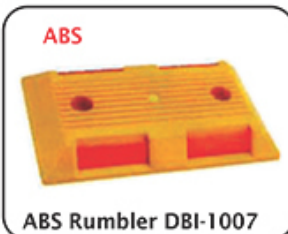

(a) RUBBERISED

DBI-50-500 x 450 x 50 mm DBI-75-500 x 450 x 75 mm

(b) ABS / PLASTIC

DBI-1005-250 x 350 x 50 mm

(c) ABS / PLASTIC

DBI-1001-500 x 425 x 75 mm
DBI-1002-500 x 425 x 50 mm

(d) ABS / PLASTIC

DBI-1006-250 x 750 x 75 mm

(e) FOLDING/POTABLE SPEED BREAKER

DBI-3000-220 x 40 mm Weight 13.6 Kg.

- > Available in Black and Yellow Combination for Greater Visibility
- > Per Coloured Material, Does not Require Repainting
- > Instant Installation with application of Epoxy and Spikes for Anchoring
- > All Segments can be purchased separately
- > Comes with a Standard Skid Resistant Base
- > UV, Moisture and Temperature Resistant
- > Modular Design provides Flexibility to suit any size of Road

Model	Material	Height	Width	Length
DBI- 50	Rubber	500mm	450mm	50mm
DBI- 75	Rubber	500mm	450mm	75mm
DBI- 1005	ABS	250mm	350mm	50mm
DBI- 1001	ABS	500mm	425mm	75mm
DBI- 1006	ABS	250mm	750mm	75mm

21. RUMBLER