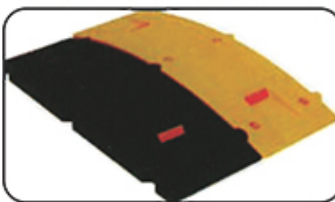

SPEED BREAKERS/PARKING SOLUTION

20. MODULUR SPEED BREAKER/RUMBLER

Made of Sturdy Plastic (ABS), these Bumps offer high resistance to severe impacts. The interlocking grip design allows it to behave like one single Bump. The precoloured materials (Black & yellow) and UV stabilisers result in Permanent colours which does not fade easily. Acrylic Reflectors fixed on front & back help in identifying the location of the speed breaker from a large distance.

(a) RUBBERISED

DBI-50-500 x 450 x 50 mm DBI-75-500 x 450 x 75 mm

(b) ABS / PLASTIC

DBI-1005-250 x 350 x 50 mm

(c) ABS / PLASTIC

DBI-1001-500 x 425 x 75 mm
DBI-1002-500 x 425 x 50 mm

(d) ABS / PLASTIC

DBI-1006-250 x 750 x 75 mm

(e) FOLDING/POTABLE SPEED BREAKER

DBI-3000-220 x 40 mm Weight 13.6 Kg.

- > Available in Black and Yellow Combination for Greater Visibility
- > Per Coloured Material, Does not Require Repainting
- > Instant Installation with application of Epoxy and Spikes for Anchoring
- > All Segments can be purchased separately
- > Comes with a Standard Skid Resistant Base
- > UV, Moisture and Temperature Resistant
- > Modular Design provides Flexibility to suit any size of Road