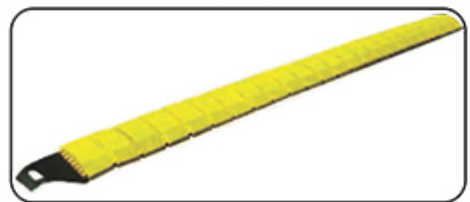

SPEED BREAKERS/PARKING SOLUTION

20. MODULUR SPEED BREAKER/RUMBLER

Made of Sturdy Plastic (ABS), these Bumps offer high resistance to severe impacts. The interlocking grip design allows it to behave like one single Bump. The precoloured materials (Black & yellow) and UV stabilisers result in Permanent colours which does not fade easily. Acrylic Reflectors fixed on front & back help in identifying the location of the speed breaker from a large distance.

(a) RUBBERISED

DBI-50-500 x 450 x 50 mm DBI-75-500 x 450 x 75 mm

(b) ABS / PLASTIC

DBI-1005-250 x 350 x 50 mm

(c) ABS / PLASTIC

DBI-1001-500 x 425 x 75 mm
DBI-1002-500 x 425 x 50 mm

(d) ABS / PLASTIC

DBI-1006-250 x 750 x 75 mm

(e) FOLDING/POTABLE SPEED BREAKER

DBI-3000-220 x 40 mm Weight 13.6 Kg.

- > Available in Black and Yellow Combination for Greater Visibility
- > Per Coloured Material, Does not Require Repainting
- > Instant Installation with application of Epoxy and Spikes for Anchoring
- > All Segments can be purchased separately
- > Comes with a Standard Skid Resistant Base
- > UV, Moisture and Temperature Resistant
- > Modular Design provides Flexibility to suit any size of Road