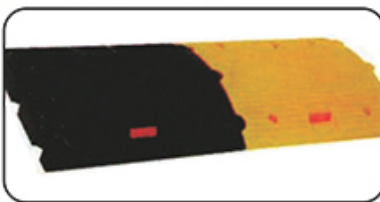

SPEED BREAKERS/PARKING SOLUTION

20. MODULUR SPEED BREAKER/RUMBLER

Made of Sturdy Plastic (ABS), these Bumps offer high resistance to severe impacts. The interlocking grip design allows it to behave like one single Bump. The precoloured materials (Black & yellow) and UV stabilisers result in Permanent colours which does not fade easily. Acrylic Reflectors fixed on front & back help in identifying the location of the speed breaker from a large distance.

(a) RUBBERISED

DBI-50-500 x 450 x 50 mm DBI-75-500 x 450 x 75 mm

(b) ABS / PLASTIC

DBI-1005-250 x 350 x 50 mm

(c) ABS / PLASTIC

DBI-1001-500 x 425 x 75 mm
DBI-1002-500 x 425 x 50 mm

(d) ABS / PLASTIC

DBI-1006-250 x 750 x 75 mm

(e) FOLDING/POTABLE SPEED BREAKER

DBI-3000-220 x 40 mm Weight 13.6 Kg.

- > Available in Black and Yellow Combination for Greater Visibility
- > Per Coloured Material, Does not Require Repainting
- > Instant Installation with application of Epoxy and Spikes for Anchoring
- > All Segments can be purchased separately
- > Comes with a Standard Skid Resistant Base
- > UV, Moisture and Temperature Resistant
- > Modular Design provides Flexibility to suit any size of Road