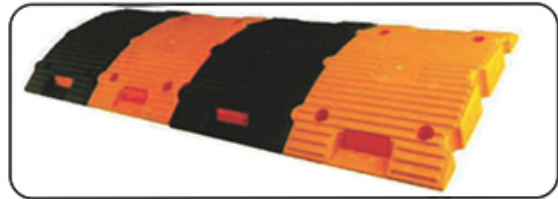

SPEED BREAKERS/PARKING SOLUTION

20. MODULUR SPEED BREAKER/RUMBLER

Made of Sturdy Plastic (ABS), these Bumps offer high resistance to severe impacts. The interlocking grip design allows it to behave like one single Bump. The precoloured materials (Black & yellow) and UV stabilisers result in Permanent colours which does not fade easily. Acrylic Reflectors fixed on front & back help in identifying the location of the speed breaker from a large distance.

(a) RUBBERISED

DBI-50-500 x 450 x 50 mm DBI-75-500 x 450 x 75 mm

(b) ABS / PLASTIC

DBI-1005-250 x 350 x 50 mm

(c) ABS / PLASTIC

DBI-1001-500 x 425 x 75 mm
DBI-1002-500 x 425 x 50 mm

(d) ABS / PLASTIC

DBI-1006-250 x 750 x 75 mm

(e) FOLDING/POTABLE SPEED BREAKER

DBI-3000-220 x 40 mm Weight 13.6 Kg.

- > Available in Black and Yellow Combination for Greater Visibility
- > Per Coloured Material, Does not Require Repainting
- > Instant Installation with application of Epoxy and Spikes for Anchoring
- > All Segments can be purchased separately
- > Comes with a Standard Skid Resistant Base
- > UV, Moisture and Temperature Resistant
- > Modular Design provides Flexibility to suit any size of Road