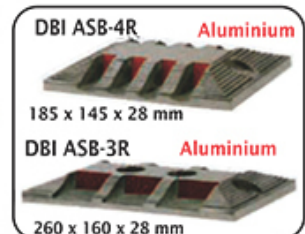

ABS Rumbler DBI-1009
250 x 150 x 32 mm
with 6 + 6 Cat Eyes (Glass Beads)

Aluminium
DBI ASB-4R
185 x 145 x 28 mm

Aluminium
DBI ASB-3R
260 x 160 x 28 mm